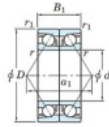

Deep groove ball bearing single row 7309-CDB-JTEKT - 7309-CDB-KOYO

<https://www.123bearing.eu/bearing-housing/deep-groove-bearing/single-row/7309-cdb-koyo>

Boundary dimensions

Bearing No.	Boundary dimensions(mm)					Basic load ratings(kN)		Fatigue load factor		Limiting speeds(min-1)
	d	D	B	r1(max)	r1(min)	C_r	C_{0r}	C₁₀	f₀	Grease lub.
7309CDB	45	100	50	1.5	1	127	86.7	6.4	13.5	7200

PRODUCT FEATURES

Brand	JTEKT
N° Ean13	4549250200069
Inside diameter	45 mm
Outside diameter	100 mm
Thickness	50 mm
Limiting speed	7200 rpm
Dynamic load	127 kN
Static load	86 kN
Packaging	1

contact@123bearing.eu

+33 359 36 04 90

CRT4 de Lesquin 60 Rue Du Haut De Sainghin 59273 Fretin FRANCE