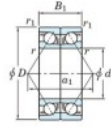

Deep groove ball bearing single row 7315-BDB-JTEKT - 7315-BDB-KOYO

<https://www.123bearing.eu/bearing-housing/deep-groove-bearing/single-row/7315-bdb-koyo>

Boundary dimensions

Bearing No.	Boundary dimensions (mm)					Basic load ratings (kN)		Fatigue load limit (kN)	Factor	Limiting speeds (min-1)
	d	D	B	r1 (mm)	r2 (mm)	Cr	Cor			
7315BDB	75	160	74	2.1	1.1	253	195	11.7	-	2400

PRODUCT FEATURES

Brand	JTEKT
N° Ean13	4549250201592
Inside diameter	75 mm
Outside diameter	160 mm
Thickness	74 mm
Limiting speed	2400 rpm
Dynamic load	253 kN
Static load	195 kN
Packaging	1

contact@123bearing.eu

+33 359 36 04 90

CRT4 de Lesquin 60 Rue Du Haut De Sainghin 59273 Fretin FRANCE