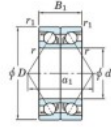

Deep groove ball bearing single row 7211-BDB-FY-JTEKT - 7211-BDB-FY-KOYO

<https://www.123bearing.eu/bearing-housing/deep-groove-bearing/single-row/7211-bdb-fy-koyo>

Boundary dimensions

Bearing No.	Boundary dimensions(mm)					Basic load ratings(kN)		Fatigue load factor	Limiting speeds(min-1)	
	d	D	B	r1(mm)	r2(mm)	C_r	C_{0r}			Grease lub.
7211BDB FY	55	100	42	1.5	1	89.6	67.6	3.95	4600	

PRODUCT FEATURES

Brand	JTEKT
N° Ean13	3616060646439
Inside diameter	55 mm
Outside diameter	100 mm
Thickness	42 mm
Limiting speed	4600 rpm
Dynamic load	89.6 kN
Static load	67.6 kN
Packaging	1

contact@123bearing.eu

+33 359 36 04 90

CRT4 de Lesquin 60 Rue Du Haut De Sainghin 59273 Fretin FRANCE