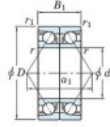

Deep groove ball bearing single row 7014-DB-FY-JTEKT - 7014-DB-FY-KOYO

<https://www.123bearing.eu/bearing-housing/deep-groove-bearing/single-row/7014-db-fy-koyo>

Boundary dimensions

Bearing No.	Boundary dimensions(mm)					Basic load ratings(kN)		Fatigue load factor		Limiting speeds(min-1)
	d	D	B	r1(min)	r1(max)	Cr	C0Cr	Ca	K0	
7014DB FY	70	110	40	1.1	0.6	86.7	78.7	4.3	-	5300

PRODUCT FEATURES

Brand	JTEKT
N° Ean13	3616060646873
Inside diameter	70 mm
Outside diameter	110 mm
Thickness	40 mm
Limiting speed	5300 rpm
Dynamic load	86.7 kN
Static load	78.7 kN
Packaging	1

contact@123bearing.eu

+33 359 36 04 90

CRT4 de Lesquin 60 Rue Du Haut De Sainghin 59273 Fretin FRANCE