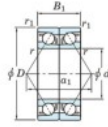

Deep groove ball bearing single row 7016-DB-FY-JTEKT - 7016-DB-FY-KOYO

<https://www.123bearing.eu/bearing-housing/deep-groove-bearing/single-row/7016-db-fy-koyo>

Boundary dimensions

Bearing No.	Boundary dimensions(mm)						Basic load ratings(kN)		Fatigue load factor	Limiting speeds(min-1)
	d	D	B	r1(mm)	r2(mm)	Cr	Cor	lim(kN)		
7016DB FY	80	125	44	1.1	0.6	108	101	5.5	10 Grease Lub.	4600

PRODUCT FEATURES

Brand	JTEKT
N° Ean13	3616060647177
Inside diameter	80 mm
Outside diameter	125 mm
Thickness	44 mm
Limiting speed	4600 rpm
Dynamic load	108 kN
Static load	101 kN
Packaging	1

contact@123bearing.eu

+33 359 36 04 90

CRT4 de Lesquin 60 Rue Du Haut De Sainghin 59273 Fretin FRANCE