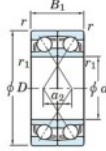

## Deep groove ball bearing single row 7304-DF-JTEKT - 7304-DF-KOYO

<https://www.123bearing.eu/bearing-housing/deep-groove-bearing/single-row/7304-df-koyo>

Boundary dimensions

Angular ball bearings Face to face (DF)

Bearing No.	Boundary dimensions(mm)						Basic load ratings(kN)		Fatigue load limit(kN) C <sub>10</sub>	factor f0	Limiting speeds(min-1) Grease lub.
	d	D	B	r (min)	r1 (min)	C <sub>r</sub>	C <sub>0r</sub>				
7304DF	20	52	30	1.1	0.6	38	20.8	1.6	-	10000	

## PRODUCT FEATURES

Brand	JTEKT
N° Ean13	4549250271083
Inside diameter	20 mm
Outside diameter	52 mm
Thickness	30 mm
Limiting speed	10000 rpm
Dynamic load	38 kN
Static load	20.8 kN
Packaging	1

[contact@123bearing.eu](mailto:contact@123bearing.eu)