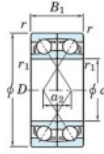

Deep groove ball bearing single row 7407-BDF-FY-JTEKT - 7407-BDF-FY-KOYO

<https://www.123bearing.eu/bearing-housing/deep-groove-bearing/single-row/7407-bdf-fy-koyo>

Boundary dimensions

Original ball bearings Face to face (FF)

Bearing No.	Boundary dimensions(mm)					Basic load ratings(kN)		Fatigue load limit(kN)	factor f0	Limiting speeds(min-1)
	d	D	B	r1(min)	r1(max)	Cr	Cor			
7407BDF FY	35	100	50	1.5	-	114	68.6	4.9	-	4300

PRODUCT FEATURES