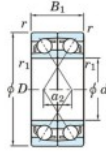

Deep groove ball bearing single row 7910-CDF-FY-JTEKT - 7910-CDF-FY-KOYO

<https://www.123bearing.eu/bearing-housing/deep-groove-bearing/single-row/7910-cdf-fy-koyo>

Boundary dimensions

Angular ball bearings Face to face (DF)

Bearing No.	Boundary dimensions(mm)				Basic load ratings(kN)		Fatigue load limit(kN)	factor	Limiting speeds(min-1)
	d	D	B	r1(min)	r1(max)	Cr			
7910CDF FY	50	72	24	0.6	-	35.4	31.4	1.7	16.2

PRODUCT FEATURES