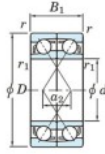

## Deep groove ball bearing single row 7312-CDF-FY-JTEKT - 7312-CDF-FY-KOYO

<https://www.123bearing.eu/bearing-housing/deep-groove-bearing/single-row/7312-cdf-fy-koyo>

Boundary dimensions

Two ball bearings Face to face (FF)

Bearing No.	Boundary dimensions(mm)					Basic load ratings(kN)		Fatigue load factor		Limiting speeds(min-1)
	d	D	B	r1(min)	r1(max)	Cr	C0r	Ca	f0	Grease lub.
7312CDF FY	60	130	62	2.1	-	201	141	10.5	13.4	6800

## PRODUCT FEATURES

Brand	JTEKT
N° Ean13	3616060651914
Inside diameter	60 mm
Outside diameter	130 mm
Thickness	62 mm
Limiting speed	6800 rpm
Dynamic load	201 kN
Static load	141 kN
Packaging	1

[contact@123bearing.eu](mailto:contact@123bearing.eu)