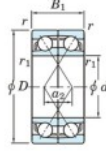

## Deep groove ball bearing single row 7319-CDF-FY-JTEKT - 7319-CDF-FY-KOYO

<https://www.123bearing.eu/bearing-housing/deep-groove-bearing/single-row/7319-cdf-fy-koyo>

Boundary dimensions

Single row bearings Face to face (DF)

Bearing No.	Boundary dimensions(mm)				Basic load ratings(kN)		Fatigue load factor		Limiting speeds(min-1)	
	d	D	B	r (mm)	Cr	Cor	Cu	f0	Grease lub.	
7319CDF FY	95	200	90	3	-	376	319	13.6	13.5	4400

### PRODUCT FEATURES

Brand	JTEKT
N° Ean13	3616060652959
Inside diameter	95 mm
Outside diameter	200 mm
Thickness	90 mm
Limiting speed	4400 rpm
Dynamic load	376 kN
Static load	319 kN
Packaging	1

[contact@123bearing.eu](mailto:contact@123bearing.eu)