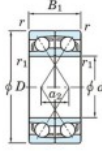

Deep groove ball bearing single row 7221-CDF-FY-JTEKT - 7221-CDF-FY-KOYO

<https://www.123bearing.eu/bearing-housing/deep-groove-bearing/single-row/7221-cdf-fy-koyo>

Boundary dimensions

(Single row) bearings Face to face (FF)

Bearing No.	Boundary dimensions(mm)					Basic load ratings(kN)		Fatigue load factor		Limiting speeds(min-1)
	d	D	B	r(min)	r1(min)	C _r	C _{0r}	C _u	f ₀	Grease lub.
7221CDF FY	105	190	72	2.1	-	330	287	15.2	14.6	4300