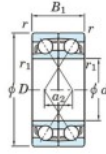

## Deep groove ball bearing single row 7024-DF-FY-JTEKT - 7024-DF-FY-KOYO

<https://www.123bearing.eu/bearing-housing/deep-groove-bearing/single-row/7024-df-fy-koyo>

Boundary dimensions

Single row bearings Face to face (DF)

Bearing No.	Boundary dimensions(mm)						Basic load ratings(kN)		Fatigue load factor		Limiting speeds(min-1)
	d	D	B	r1(min)	r1(max)	Cr	Cor	Cu	f0	Grease lub.	
7024DF FY	120	180	56	2	-	196	206	9	-	3100	

### PRODUCT FEATURES

Brand	JTEKT
N° Ean13	3616060653369
Inside diameter	120 mm
Outside diameter	180 mm
Thickness	56 mm
Limiting speed	3100 rpm
Dynamic load	196 kN
Static load	206 kN
Packaging	1

[contact@123bearing.eu](mailto:contact@123bearing.eu)