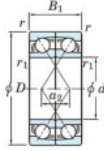

Deep groove ball bearing single row 7024-CDF-FY-JTEKT - 7024-CDF-FY-KOYO

<https://www.123bearing.eu/bearing-housing/deep-groove-bearing/single-row/7024-cdf-fy-koyo>

Boundary dimensions

Angular ball bearings Face to face (DF)

Bearing No.	Boundary dimensions(mm)					Basic load ratings(kN)		Fatigue load factor		Limiting speeds(min-1)
	d	D	B	r1(min)	r2(min)	Cr	C0r	f0	f0	Grease lub.
7024CDF FY	120	180	56	2	-	216	226	10.2	16	4300

PRODUCT FEATURES

Brand	JTEKT
N° Ean13	3616060653376
Inside diameter	120 mm
Outside diameter	180 mm
Thickness	56 mm
Limiting speed	4300 rpm
Dynamic load	216 kN
Static load	226 kN
Packaging	1

contact@123bearing.eu