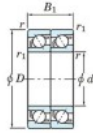

Deep groove ball bearing single row 7002-BDT-FY-JTEKT - 7002-BDT-FY-KOYO

<https://www.123bearing.eu/bearing-housing/deep-groove-bearing/single-row/7002-bdt-fy-koyo>

Boundary dimensions

Bearing No.	Boundary dimensions(mm)					Basic load ratings(kN)		Fatigue load factor		Limiting speeds(min-1)
	d	D	B	r1(mm)	r2(mm)	Cr	C0r	C0	f0	Grease Lub
7002BDT FY	15	32	14	0.3	0.15	11.3	6.3	0.32	-	15000

PRODUCT FEATURES

Brand	JTEKT
N° Ean13	3616060655851
Inside diameter	15 mm
Outside diameter	32 mm
Thickness	14 mm
Limiting speed	15000 rpm
Dynamic load	11.3 kN
Static load	6.3 kN
Packaging	1

contact@123bearing.eu

+33 359 36 04 90

CRT4 de Lesquin 60 Rue Du Haut De Sainghin 59273 Fretin FRANCE