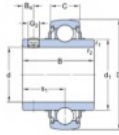

Deep groove ball bearing single row YAR212-2FW-VA228-SKF - YAR212-2FW-VA228-SKF

<https://www.123bearing.eu/bearing-housing/deep-groove-bearing/single-row/yar212-2fw-va228-skf>

YAR 212-2FW/VA228

Dimensions

d	60	mm
D	110	mm
B	65.1	mm
C	26	mm
r1	75.64	mm
r2	10	mm
G1	39.7	mm
r1,2	min. 1.5	mm

Calculation data

Basic dynamic load rating	C	52.7	kN
Basic static load rating	C ₀	36	kN
Limiting speed		100	rpm
Limiting temperature	T	max. 350	°C

Mass

Mass bearing		1.35	kg
--------------	--	------	----

Mounting information

Grub (set) screw	G ₂	M10x1	
Hexagonal key size for grub screw	N	5	mm
Recommended tightening torque for grub screw		16.5	N m

PRODUCT FEATURES

Brand	SKF
N° Ean13	3616060656063
Inside diameter	60 mm
Outside diameter	110 mm
Thickness	26 mm
Limiting speed	100 rpm
Dynamic load	52.7 kN
Static load	36 kN
Packaging	1

contact@123bearing.eu

+33 359 36 04 90