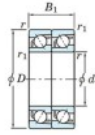

Deep groove ball bearing single row 7018-CDT-FY-JTEKT - 7018-CDT-FY-KOYO

<https://www.123bearing.eu/bearing-housing/deep-groove-bearing/single-row/7018-cdt-fy-koyo>

Boundary dimensions

Bearing No.	Boundary dimensions(mm)					Basic load ratings(kN)		Fatigue load factor		Limiting speeds(min-1)
	d	D	B	r1(mm)	r2(mm)	Cr	C0r	C0	n0	Cr basic lub.
7018CDT FY	90	140	48	1.5	1	146	138	7.3	15.7	5700

PRODUCT FEATURES

Brand	JTEKT
N° Ean13	3616060658029
Inside diameter	90 mm
Outside diameter	140 mm
Thickness	48 mm
Limiting speed	5700 rpm
Dynamic load	146 kN
Static load	138 kN
Packaging	1

contact@123bearing.eu

+33 359 36 04 90

CRT4 de Lesquin 60 Rue Du Haut De Sainghin 59273 Fretin FRANCE