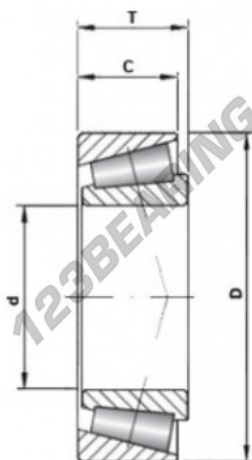

Tapered roller bearing 561067B - 561067B

<https://www.123bearing.eu/bearing-housing/roller-bearing/tapered/561067b>

Size 17.000" x 27.000" x 7.000"

PRODUCT FEATURES

Brand	GEN
Inside diameter	431.8 mm
Outside diameter	685.8 mm
Thickness	142.875 mm
Weight	245000 g
Packaging	-
Standard	-