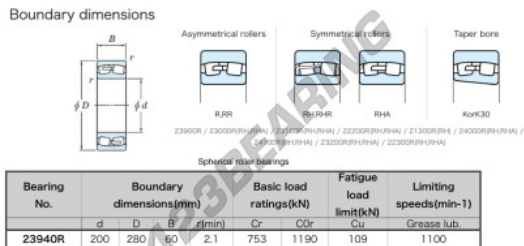

## Deep groove ball bearing single row 23940-R-JTEKT - 23940-R-KOYO

<https://www.123bearing.eu/bearing-housing/deep-groove-bearing/single-row/23940-r-koyo>

### PRODUCT FEATURES

Brand	JTEKT
N° Ean13	3616060670281
Inside diameter	200 mm
Outside diameter	280 mm
Thickness	60 mm
Limiting speed	1100 rpm
Dynamic load	753 kN
Static load	1190 kN
Packaging	1

[contact@123bearing.eu](mailto:contact@123bearing.eu)