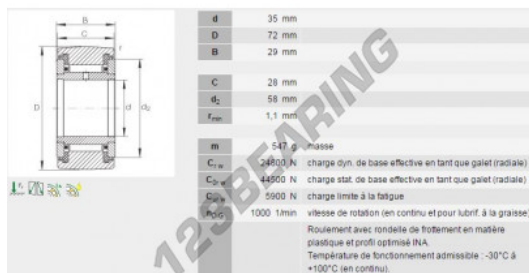

Track roller NATR35-PP-INA - NATR35-PP-INA

<https://www.123bearing.eu/bearing-housing/deep-groove-bearing/track-roller/natr35-pp-ina>

PRODUCT FEATURES

Brand	INA
N° Ean13	3663952107844
Inside diameter	35 mm
Outside diameter	72 mm
Thickness	29 mm
Packaging	1