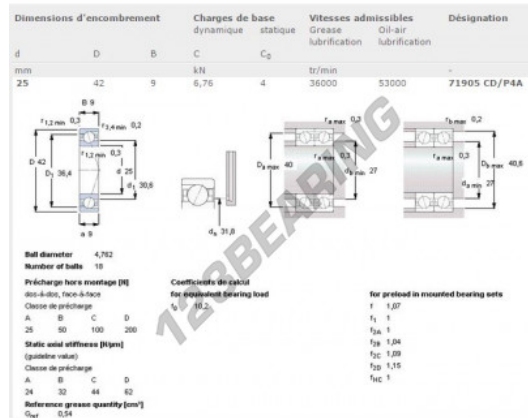

Deep groove ball bearing single row 71905CD-P4A-SKF - 71905CD-P4A-SKF

<https://www.123bearing.eu/bearing-housing/deep-groove-bearing/single-row/71905cd-p4a-skf>

PRODUCT FEATURES

Brand	SKF
N° Ean13	7316570235760
Inside diameter	25 mm
Sealing	Non-tight
Cage	Non-metallic
Contact angle	15 °
Outside diameter	42 mm
Thickness	9 mm
Dynamic load	6.76 kN
Static load	4 kN
Packaging	1