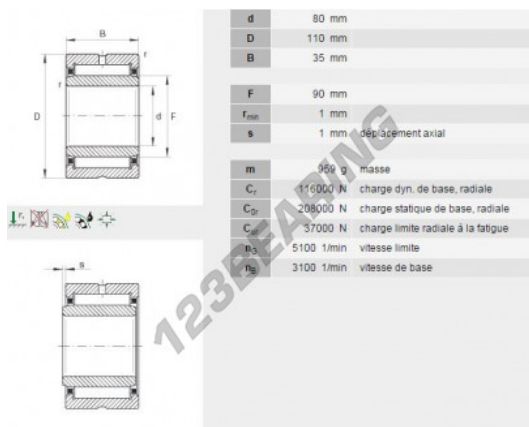

## Needle roller bearing NKI8035-INA - NKI8035-INA

<https://www.123bearing.eu/bearing-housing/needle-roller-bearing/needle/nki8035-ina>

### PRODUCT FEATURES

Brand	INA
N° Ean13	3663952116792
Inside diameter	80 mm
Outside diameter	110 mm
Thickness	35 mm
Packaging	1

[contact@123bearing.eu](mailto:contact@123bearing.eu)

+33 359 36 04 90

CRT4 de Lesquin 60 Rue Du Haut De Sainghin 59273 Fretin FRANCE