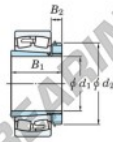

**Spherical roller bearing**  
**2222RZK-H322X-JTEKT - 2222RZK-H322X-KOYO**  
<https://www.123bearing.eu/bearing-housing/roller-bearing/spherical/2222rzk-h322x-koyo>

Boundary dimensions

Bearing No.	Boundary dimensions (mm)				Basic load ratings (kN)		Limiting speeds (min <sup>-1</sup> )	
	d <sub>1</sub>	D	B	r (mm)	C <sub>r</sub>	C <sub>0r</sub>	Grease lub.	Oil lub.
2222RZK-H322X	100	200	53	2.1	612	642	2300	3000

**PRODUCT FEATURES**

Brand	JTEKT
N° Ean13	3616060789839
Inside diameter	100 mm
Outside diameter	200 mm
Thickness	53 mm
Limiting speed	2300 rpm
Dynamic load	612 kN
Static load	642 kN
Packaging	1

[contact@123bearing.eu](mailto:contact@123bearing.eu)