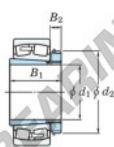

## Spherical roller bearing 23284RK-H3284-JTEKT - 23284RK-H3284-KOYO

<https://www.123bearing.eu/bearing-housing/roller-bearing/spherical/23284rk-h3284-koyo>

Boundary dimensions

Bearing No.	Boundary dimensions (mm)				Basic load ratings (kN)		Limiting speeds (min <sup>-1</sup> )	
	d <sub>1</sub>	D <sub>2</sub>	B	r (mm)	C <sub>r</sub>	C <sub>0r</sub>	Grease lub.	Oil lub.
23284RK-H3284	400	760	272	7.5	8130	11500	320	430

## PRODUCT FEATURES

Brand	JTEKT
N° Ean13	3616060792518
Inside diameter	400 mm
Outside diameter	760 mm
Thickness	272 mm
Limiting speed	320 rpm
Dynamic load	8130 kN
Static load	11500 kN
Packaging	1

[contact@123bearing.eu](mailto:contact@123bearing.eu)