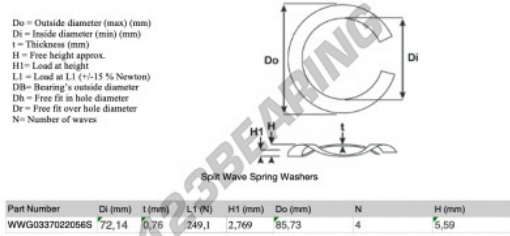

Split wave spring washer

SWSW-85.73-72.14-0.76-4-SS - SWSW-85.73-72.14-0.76-4-SS

<https://www.123bearing.eu/accessories/washer/split-wave-spring-washer/swsw-85.73-72.14-0.76-4-ss>

PRODUCT FEATURES

Brand	GEN
Inside diameter	72.14 mm
Thickness	0.76 mm
Material	STAINLESS STEEL
Packaging	1
Load at L1	249.1 N
Load height	2.769
Outside diameter (max)	85.73 mm
Number of waves	4