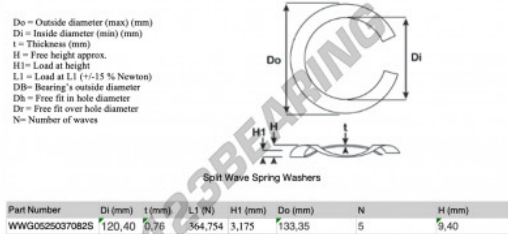

## SWSW-133.35-120.40-0.76-5-SS - SWSW-133.35-120.40-0.76-5-SS

<https://www.123bearing.eu/accessories/washer/split-wave-spring-washer/swsw-133.35-120.40-0.76-5-ss>

### PRODUCT FEATURES

Brand	GEN
Inside diameter	120.4 mm
Thickness	0.76 mm
Material	STAINLESS STEEL
Packaging	1
Load at L1	364.754 N
Load height	3.175
Outside diameter (max)	133.35 mm
Number of waves	5

[contact@123bearing.eu](mailto:contact@123bearing.eu)