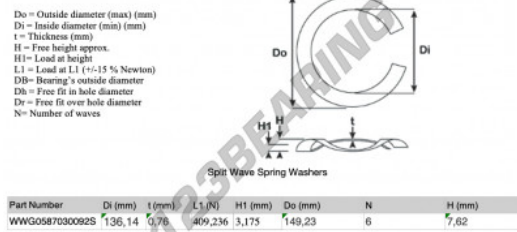

## SWSW-149.23-136.14-0.76-6-SS - SWSW-149.23-136.14-0.76-6-SS

<https://www.123bearing.eu/accessories/washer/split-wave-spring-washer/swsw-149.23-136.14-0.76-6-ss>

### PRODUCT FEATURES

Brand	GEN
Inside diameter	136.14 mm
Thickness	0.76 mm
Material	STAINLESS STEEL
Packaging	1
Load at L1	409.236 N
Load height	3.175
Outside diameter (max)	149.23 mm
Number of waves	6