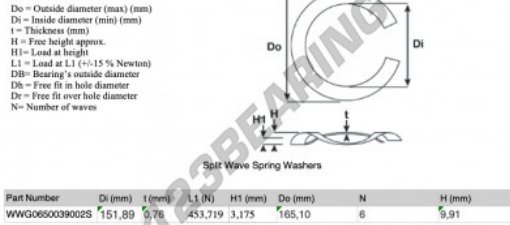

Split wave spring washer

SWSW-165.10-151.89-0.76-6-SS - SWSW-165.10-151.89-0.76-6-SS

<https://www.123bearing.eu/accessories/washer/split-wave-spring-washer/swsw-165.10-151.89-0.76-6-ss>

PRODUCT FEATURES

Brand	GEN
Inside diameter	151.89 mm
Thickness	0.76 mm
Material	STAINLESS STEEL
Packaging	1
Load at L1	453.719 N
Load height	3.175
Outside diameter (max)	165.1 mm
Number of waves	6