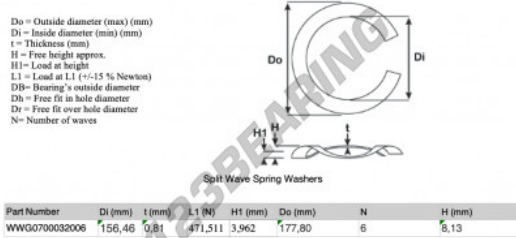

Split wave spring washer

SWSW-177.80-156.46-0.81-6 - SWSW-177.80-156.46-0.81-6

<https://www.123bearing.eu/accessories/washer/split-wave-spring-washer/swsw-177.80-156.46-0.81-6>

PRODUCT FEATURES

Brand	GEN
Inside diameter	156.46 mm
Inside diameter	6.16" inch
Thickness	0.81 mm
Thickness	0.032" inch
Material	STEEL
Packaging	1
Load at L1	471.511 N
Load height	3.962
Outside diameter (max)	177.8 mm
Outside diameter (max)	7" inch
Number of waves	6