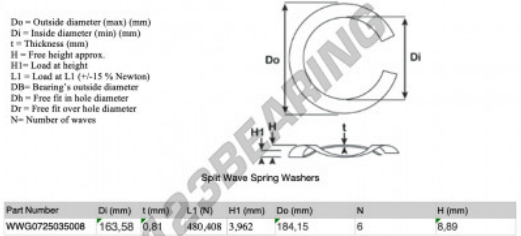

Split wave spring washer

SWSW-184.15-163.58-0.81-6 - SWSW-184.15-163.58-0.81-6

<https://www.123bearing.eu/accessories/washer/split-wave-spring-washer/swsw-184.15-163.58-0.81-6>

PRODUCT FEATURES

Brand	GEN
Inside diameter	163.58 mm
Thickness	0.81 mm
Material	STEEL
Packaging	1
Load at L1	480.408 N
Load height	3.962
Outside diameter (max)	184.15 mm
Number of waves	6