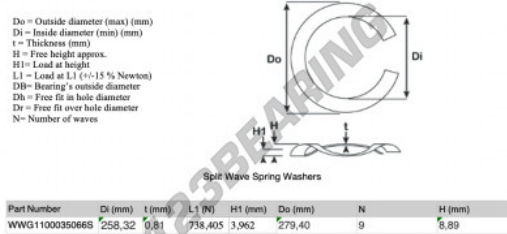

Split wave spring washer

SWSW-279.40-258.32-0.81-9-SS - SWSW-279.40-258.32-0.81-9-SS

<https://www.123bearing.eu/accessories/washer/split-wave-spring-washer/swsw-279.40-258.32-0.81-9-ss>

PRODUCT FEATURES

Brand	GEN
Inside diameter	258.32 mm
Thickness	0.81 mm
Material	STAINLESS STEEL
Packaging	1
Load at L1	738.405 N
Load height	3.962
Outside diameter (max)	279.4 mm
Number of waves	9