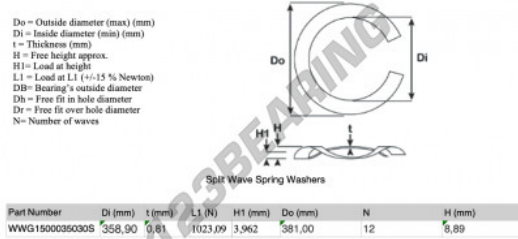

Split wave spring washer

SWSW-381-358.90-0.81-12-SS - SWSW-381-358.90-0.81-12-SS

<https://www.123bearing.eu/accessories/washer/split-wave-spring-washer/swsw-381-358.90-0.81-12-ss>

PRODUCT FEATURES

Brand	GEN
Inside diameter	358.9 mm
Thickness	0.81 mm
Material	STAINLESS STEEL
Packaging	1
Load at L1	1023.09 N
Load height	3.962
Outside diameter (max)	381 mm
Number of waves	12