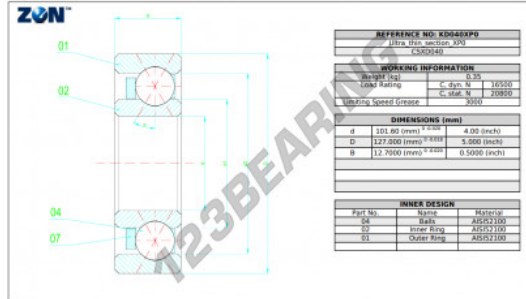

Deep groove ball bearing single row KD040-XPO-ZEN - KD040-XPO-ZEN

<https://www.123bearing.eu/bearing-housing/deep-groove-bearing/single-row/kd040-xpo-zen>

PRODUCT FEATURES

Brand	ZEN
N° Ean13	3616060799654
Inside diameter	101.6 mm
Inside diameter	4" inch
Outside diameter	127 mm
Outside diameter	5" inch
Thickness	12.7 mm
Thickness	1/2" inch
Limiting speed	3000 rpm
Dynamic load	16.5 kN
Static load	20.8 kN
Packaging	1