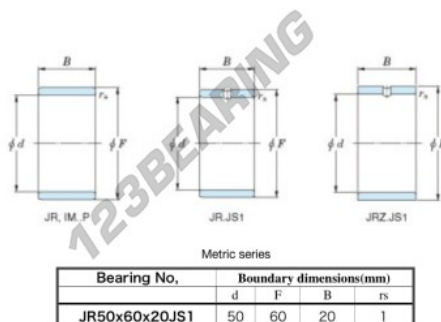

Inner ring JR50X60X20-JS1-JTEKT - JR50X60X20-JS1-KOYO

<https://www.123bearing.eu/bearing-housing/needle-roller-bearing/inner-ring/jr50x60x20-js1-koyo>

Boundary dimensions

PRODUCT FEATURES

Brand	JTEKT
N° Ean13	3616060800572
Inside diameter	50 mm
Outside diameter	60 mm
Thickness	20 mm
Type	JR...JS1
Packaging	1