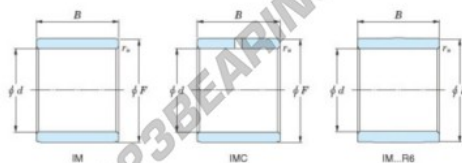

## Inner ring IM-19025-JTEKT - IM-19025-KOYO

<https://www.123bearing.eu/bearing-housing/needle-roller-bearing/inner-ring/im-19025-koyo>

Boundary dimensions

Metric combined

Bearing No.	Boundary dimensions(mm)			
	d	F	B	r <sub>s</sub>
IM 19025	25	30	27,5	0,35

## PRODUCT FEATURES

Brand	JTEKT
N° Ean13	3616060801319
Inside diameter	25 mm
Inside diameter	0.984" inch
Outside diameter	30 mm
Outside diameter	1.181" inch
Thickness	27.5 mm
Thickness	1.083" inch
Type	IM...P
Packaging	1