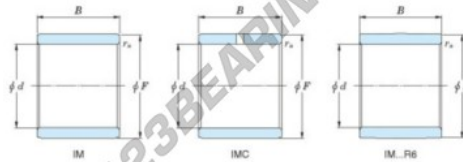

Inner ring IM-19030-JTEKT - IM-19030-KOYO

<https://www.123bearing.eu/bearing-housing/needle-roller-bearing/inner-ring/im-19030-koyo>

Boundary dimensions

Metric combined

Bearing No.	d	Boundary dimensions(mm)		
		F	B	rs
IM 19030	30	35	27.5	0.35

PRODUCT FEATURES

Brand	JTEKT
N° Ean13	3616060801333
Inside diameter	30 mm
Outside diameter	35 mm
Thickness	27.5 mm
Type	IM...P
Weight	300 g
Packaging	1
Standard	No standard

contact@123bearing.eu

+33 359 36 04 90