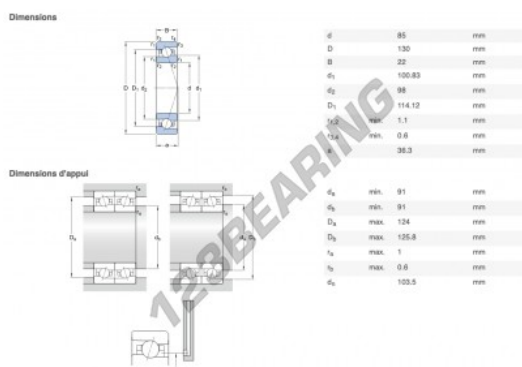

Deep groove ball bearing single row 7017-ACE-GB-P4A-SKF - 7017-ACE-GB-P4A-SKF

<https://www.123bearing.eu/bearing-housing/deep-groove-bearing/single-row/7017-ace-gb-p4a-skf>

PRODUCT FEATURES

Brand	SKF
N° Ean13	7316575996994
Inside diameter	85 mm
Outside diameter	130 mm
Thickness	22 mm
Weight	0.895 g
Packaging	1