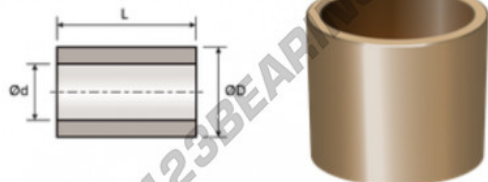

Bronze bushes BMD25-32-35 - AD253235

<https://www.123bearing.eu/accessories/bushes/bronze/ad253235>

PRODUCT FEATURES

Brand	GEN
Inside diameter	25 mm
Outside diameter	32 mm
Thickness	35 mm
Type	BMD
Weight	66 g
Packaging	1