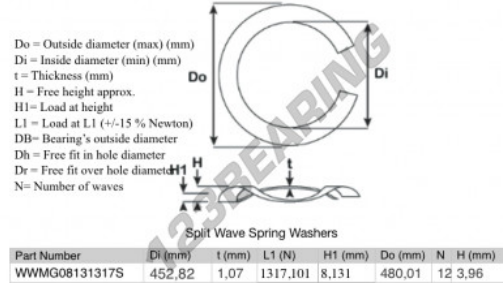

Split wave spring washer SWSW-480.01-452.82-1.07-12-SS - WWMG08131317S

<https://www.123bearing.eu/accessories/washer/split-wave-spring-washer/wwmg08131317s>

PRODUCT FEATURES

Brand	GEN
Inside diameter	452.82 mm
Thickness	1.07 mm
Material	STAINLESS STEEL
Packaging	1
Load at L1	1317.101 N
Load height	8.131
Outside diameter (max)	480.01 mm
Number of waves	12