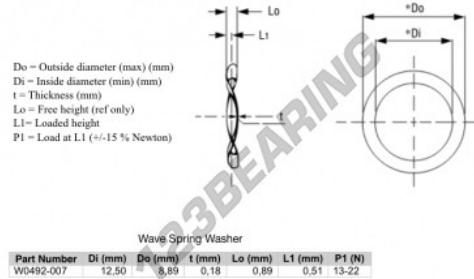

## Wave spring washer WSW-12.5-8.89-0.18 - W0492-007

<https://www.123bearing.eu/accessories/washer/wave-spring-washer/w0492-007>

### PRODUCT FEATURES

Brand	GEN
Inside diameter	8.89 mm
Outside diameter	12.5 mm
Thickness	0.18 mm
Material	STEEL
Clearance height	0.89 mm
Packaging	1
Loaded height	0.51
Flat load (approx)	17 N

[contact@123bearing.eu](mailto:contact@123bearing.eu)