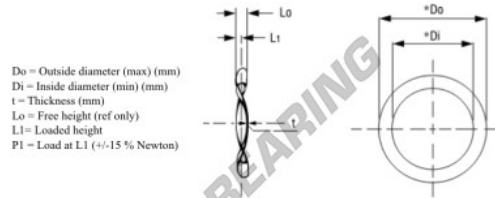

## Wave spring washer W0855-010 - W0855-010

<https://www.123bearing.eu/accessories/washer/wave-spring-washer/w0855-010>

Wave Spring Washer

Part Number	Di (mm)	Do (mm)	t (mm)	Lo (mm)	L1 (mm)	P1 (N)
W0855-010	21.72	16.51	0.25	1.52	0.76	18-31

### PRODUCT FEATURES

Brand	GEN
Inside diameter	16.51 mm
Inside diameter	0.65" inch
Outside diameter	21.72 mm
Outside diameter	0.855" inch
Thickness	0.25 mm
Thickness	0.01" inch
Material	STEEL
Clearance height	1.52 mm
Clearance height	0.06" inch
Packaging	1
Loaded height	0.76
Flat load (approx)	24 N