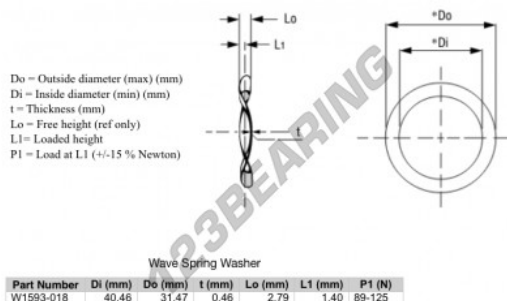

Wave spring washer WSW-40.46-31.47-0.46 - W1593-018

<https://www.123bearing.eu/accessories/washer/wave-spring-washer/w1593-018>

PRODUCT FEATURES

Brand	GEN
Inside diameter	31.47 mm
Outside diameter	40.46 mm
Thickness	0.46 mm
Material	STEEL
Clearance height	2.79 mm
Packaging	1
Loaded height	1.4
Flat load (approx)	108 N