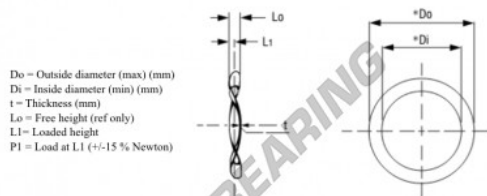

Wave spring washer WSW-61.47-47.55-0.64 - W2420-025

<https://www.123bearing.eu/accessories/washer/wave-spring-washer/w2420-025>

Wave Spring Washer

Part Number	Di (mm)	Do (mm)	t (mm)	Lo (mm)	L1 (mm)	P1 (N)
W2420-025	61.47	47.55	0.64	4.27	2.08	165-236

PRODUCT FEATURES

Brand	GEN
Inside diameter	47.55 mm
Outside diameter	61.47 mm
Thickness	0.64 mm
Material	-
Clearance height	4.27 mm
Packaging	-
Loaded height	2.08
Flat load (approx)	165 N

contact@123bearing.eu