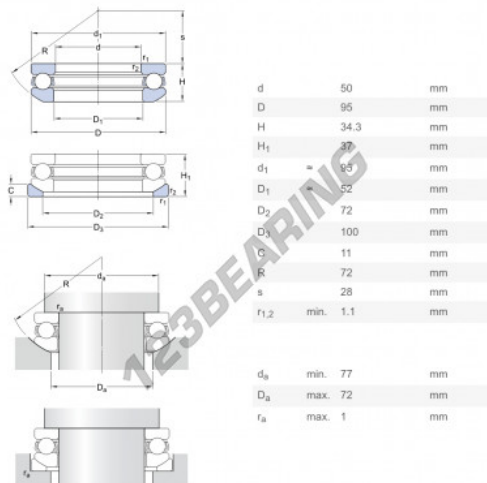

## Thrust ball bearing 53310-U310-SKF - 53310-U310-SKF

<https://www.123bearing.eu/bearing-housing/deep-groove-bearing/thrust/53310-u310-skf>

### PRODUCT FEATURES

|                  |               |
|------------------|---------------|
| Brand            | SKF           |
| N° Ean13         | 3616060823410 |
| Inside diameter  | 50 mm         |
| Inside diameter  | 1.969" inch   |
| Outside diameter | 95 mm         |
| Outside diameter | 3.74" inch    |
| Thickness        | 34.3 mm       |
| Thickness        | 1.35" inch    |
| Dynamic load     | 81.9 kN       |
| Static load      | 170 kN        |
| Packaging        | 1             |