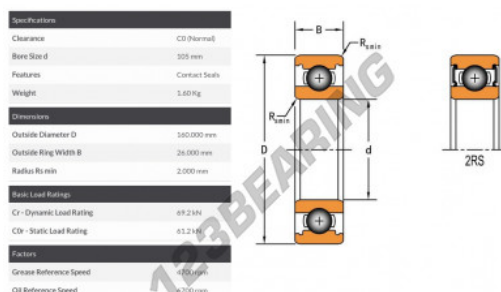

Deep groove ball bearing single row 6021-2RS-TIMKEN - 6021-2RS-TIMKEN

<https://www.123bearing.eu/bearing-housing/deep-groove-bearing/single-row/6021-2rs-timken>

PRODUCT FEATURES

Brand	TIMKEN
N° Ean13	53893722344
Inside diameter	105 mm
Sealing	Seal on both sides
Outside diameter	160 mm
Thickness	26 mm
Weight	1590 g
Dynamic load	29.2 kN
Static load	61.2 kN
Packaging	1