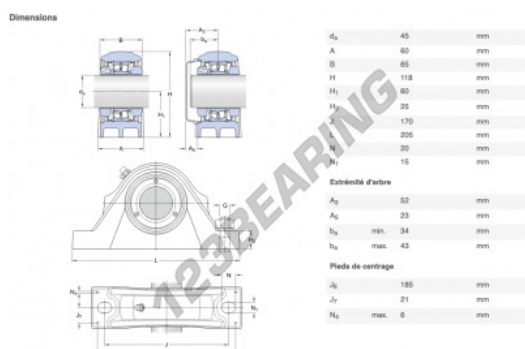

Housed bearing 2 bolts SYNT45-F-SKF - SYNT45-F-SKF

<https://www.123bearing.eu/bearing-housing/housed-bearing/cast-iron-housed-bearing-2/synt45-f-skf>

PRODUCT FEATURES

Brand	SKF
N° Ean13	7316574304776
Shaft diameter	45 mm
No. of fasteners	2
Tightening	Concentra
Mounting center distance	170 mm
Material	cast iron
Weight	4000 g
Packaging	1