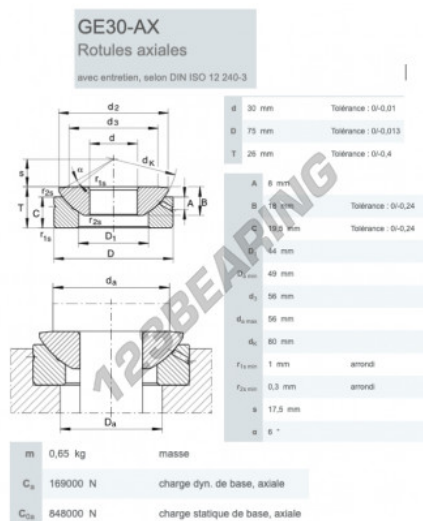

## GE Rod end GE30-AX-INA - GE30-AX-INA

<https://www.123bearing.eu/bearing-housing/rod-end/ge/ge30-ax-ina>

### PRODUCT FEATURES

Brand	INA
N° Ean13	3616060824738
Inside diameter	30 mm
Inside diameter	1.181" inch
Outside diameter	75 mm
Outside diameter	2.953" inch
Thickness	26 mm
Thickness	1.024" inch
Type	GE
Lubrication	with
Packaging	1