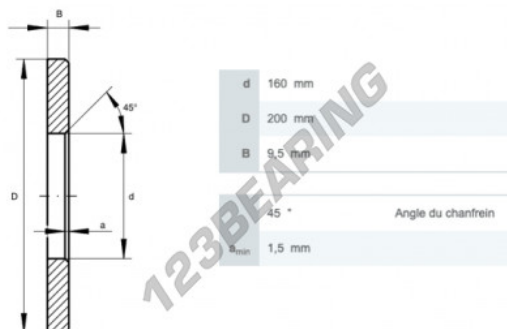

Thrust washer LS160200-INA - LS160200-INA

<https://www.123bearing.eu/accessories/washer/thrust-washer/ls160200-ina>

PRODUCT FEATURES

Brand	INA
N° Ean13	3616060824752
Inside diameter	160 mm
Outside diameter	200 mm
Thickness	9.5 mm
Material	STEEL
Packaging	1