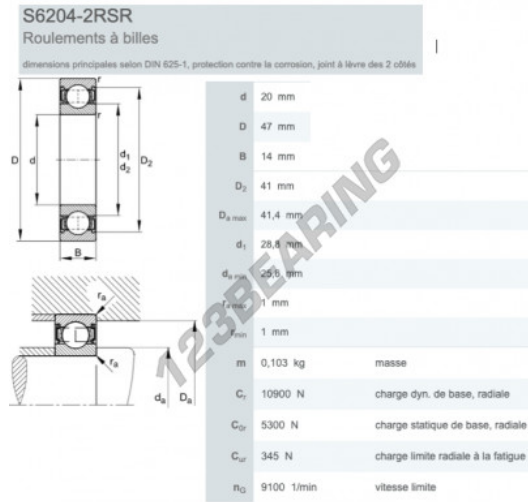

Deep groove ball bearing single row S6204-2RSR-HLC-FAG - S6204-2RSR-HLC-FAG

<https://www.123bearing.eu/bearing-housing/deep-groove-bearing/single-row/s6204-2rsr-hlc-fag>

PRODUCT FEATURES

Brand	FAG
N° Ean13	3616060824820
Inside diameter	20 mm
Inside diameter	0.787" inch
Sealing	Seal on both sides
Outside diameter	47 mm
Outside diameter	1.85" inch
Thickness	14 mm
Thickness	0.551" inch
Weight	110 g
Packaging	1