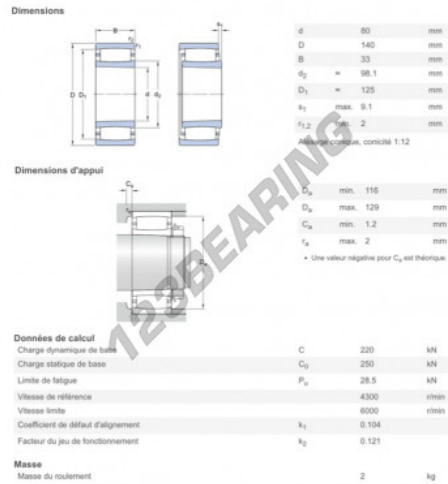

Roller bearing C2216-K-SKF - C2216-K-SKF

<https://www.123bearing.eu/bearing-housing/roller-bearing/roller/c2216-k-skf>

Roulements à rouleaux toroïdaux CARB

PRODUCT FEATURES

Brand	SKF
N° Ean13	7316577759054
Inside diameter	80 mm
Outside diameter	140 mm
Thickness	33 mm
Limiting speed	6000 rpm
Weight	2000 g
Dynamic load	220 kN
Static load	250 kN
Packaging	1