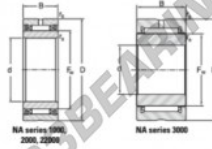

Needle roller bearing NA3140-NADELLA - NA3140-NADELLA

<https://www.123bearing.eu/bearing-housing/needle-roller-bearing/needle/na3140-nadella>

Full complement needle bearings with inner ring - NA 1 000, 2 000, 22 000, 3 000 series

Designation	d mm	D mm	B mm	F _w mm	F _{a min.} mm	Load Ratings kN		Speed rating min ⁻¹		Weight kg
						Dynamic C	Static C ₀	Oil	Grease	
NA 3140	140	205	52	170.5	1.35	290.0	860	2200	1400	3.840

PRODUCT FEATURES

Brand	NADELLA
N° Ean13	3616060829986
Inside diameter	140 mm
Outside diameter	205 mm
Thickness	52 mm
Packaging	1

contact@123bearing.eu

+33 359 36 04 90

CRT4 de Lesquin 60 Rue Du Haut De Sainghin 59273 Fretin FRANCE